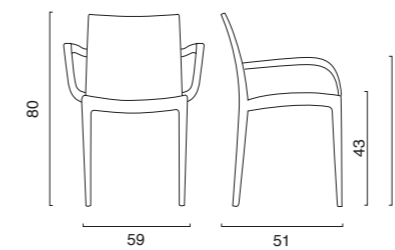

# Venice

Poltrona polipropilene  
Polypropylene armchair

## DIMENSIONI | DIMENSIONS (cm)

## LOGISTICA | LOGISTIC

		PESO   WEIGHT (kg)
PZ. PALLET   PCS. PALLET	24	3,8
MISURE PALLET   PALLET DIM. (cm)	100 x 60 x 234 h	
PZ. BILICO   PCS. TRUCK	1.392	
PZ. 40' CTR   PCS. 40' CTN	1.104	