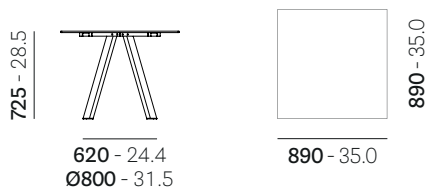

mm - in

• ARK5/2_79X79

THICKNESS TOP

• ARK5/2_89X89

THICKNESS TOP

• ARK5/2_99X99

THICKNESS TOP

• ARK5/2_109X109