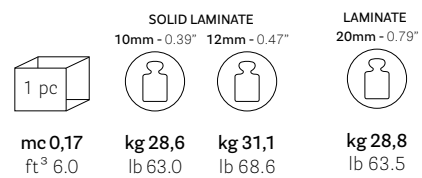

mm - in

• ARK5/2_79X79

THICKNESS TOP

• ARK5/2_89X89

THICKNESS TOP

• ARK5/2_99X99

THICKNESS TOP

• ARK5/2_109X109