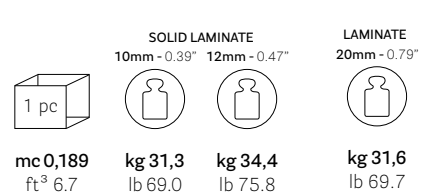

mm - in

• ARK5/2_79X79

THICKNESS TOP

• ARK5/2_89X89

THICKNESS TOP

• ARK5/2_99X99

THICKNESS TOP

• ARK5/2_109X109