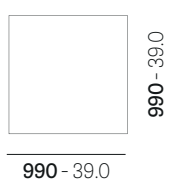

mm - in

• ARK5/2_79X79

THICKNESS TOP

• ARK5/2_89X89

THICKNESS TOP

• ARK5/2_99X99

THICKNESS TOP

• ARK5/2_109X109