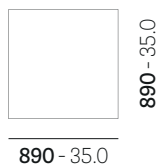

mm - in

• ARK5/2_79X79

THICKNESS TOP

• ARK5/2_89X89

THICKNESS TOP

• ARK5/2_99X99

THICKNESS TOP

• ARK5/2_109X109