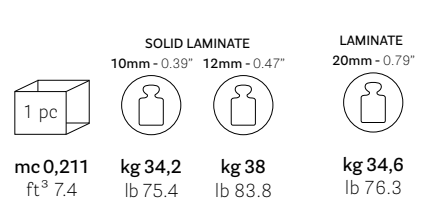

THICKNESS TOP

Pedrali SpA Domestic Sales Dept. +39 035 835 88 10 Export Dept. +39 035 835 88 40 www.pedrali.it - info@pedrali.it

Reproduction of this document is strictly prohibited without prior written authorisation from Pedrali SpA. Sizes, weights and finishes may change without previous notice. È vietata la riproduzione del seguente documento senza previa autorizzazione scritta da parte di Pedrali SpA. Dimensioni, pesi e finiture possono variare senza alcun preavviso.

ST_ARKI-TABLE_ARK5-2_2024.0